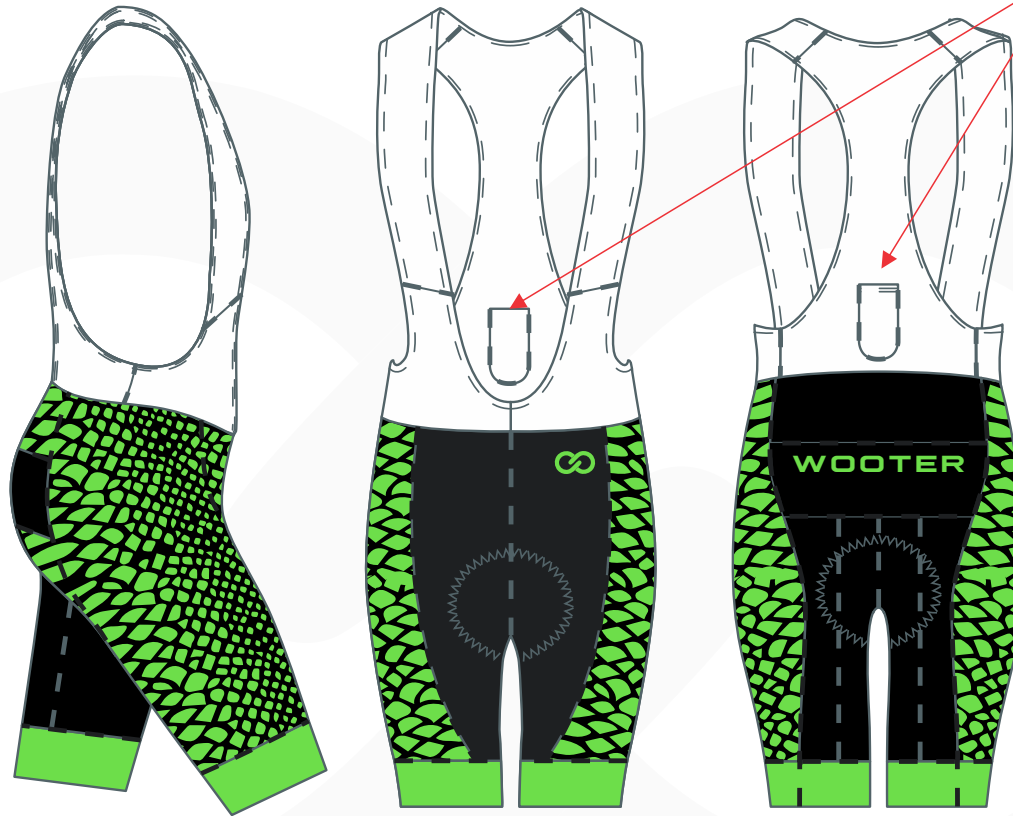

WOOTER SAMPLE

SUBLIMATED CYCLING BIB KNIX

GPS Pocket

Artist: T Rieschick
 Sales Rep: M Ruocco
 Date: MM/DD/YYYY

- To ensure the highest printed quality, provide artwork in a vector formats.
- All text must be converted to curves or outlines.
- Fonts to be provided if usage is intended for individual names and numbers.
- Only Pantone® Coated C colors are to be used.